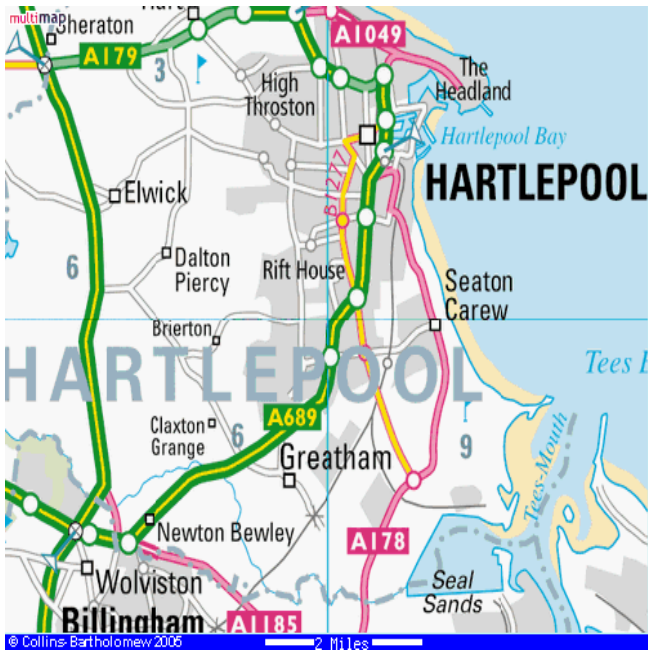

**Main Office
Greenbank
Stranton
HARTLEPOOL
TS24 7QS**

Telephone 01429 525252

From the A19

- Take A689 turnoff at Wynyard/Wolviston towards Hartlepool
- Follow A689 into Hartlepool.
- On entering Hartlepool continue on dual carriageway into the town.
- At the 3rd roundabout (near Tesco) take the turn left.
- Take next turn on right.
- At the junction turn left. Greenbank is located on your right. Enter the grounds through the gates.

Car parking information

There are seven parking spaces for visitors, including two for people with disabilities.

If there are no spaces in the Greenbank car park, visitors should park in the adjoining streets. The nearest Pay Car Park is located in Eden Street, off Park Road.